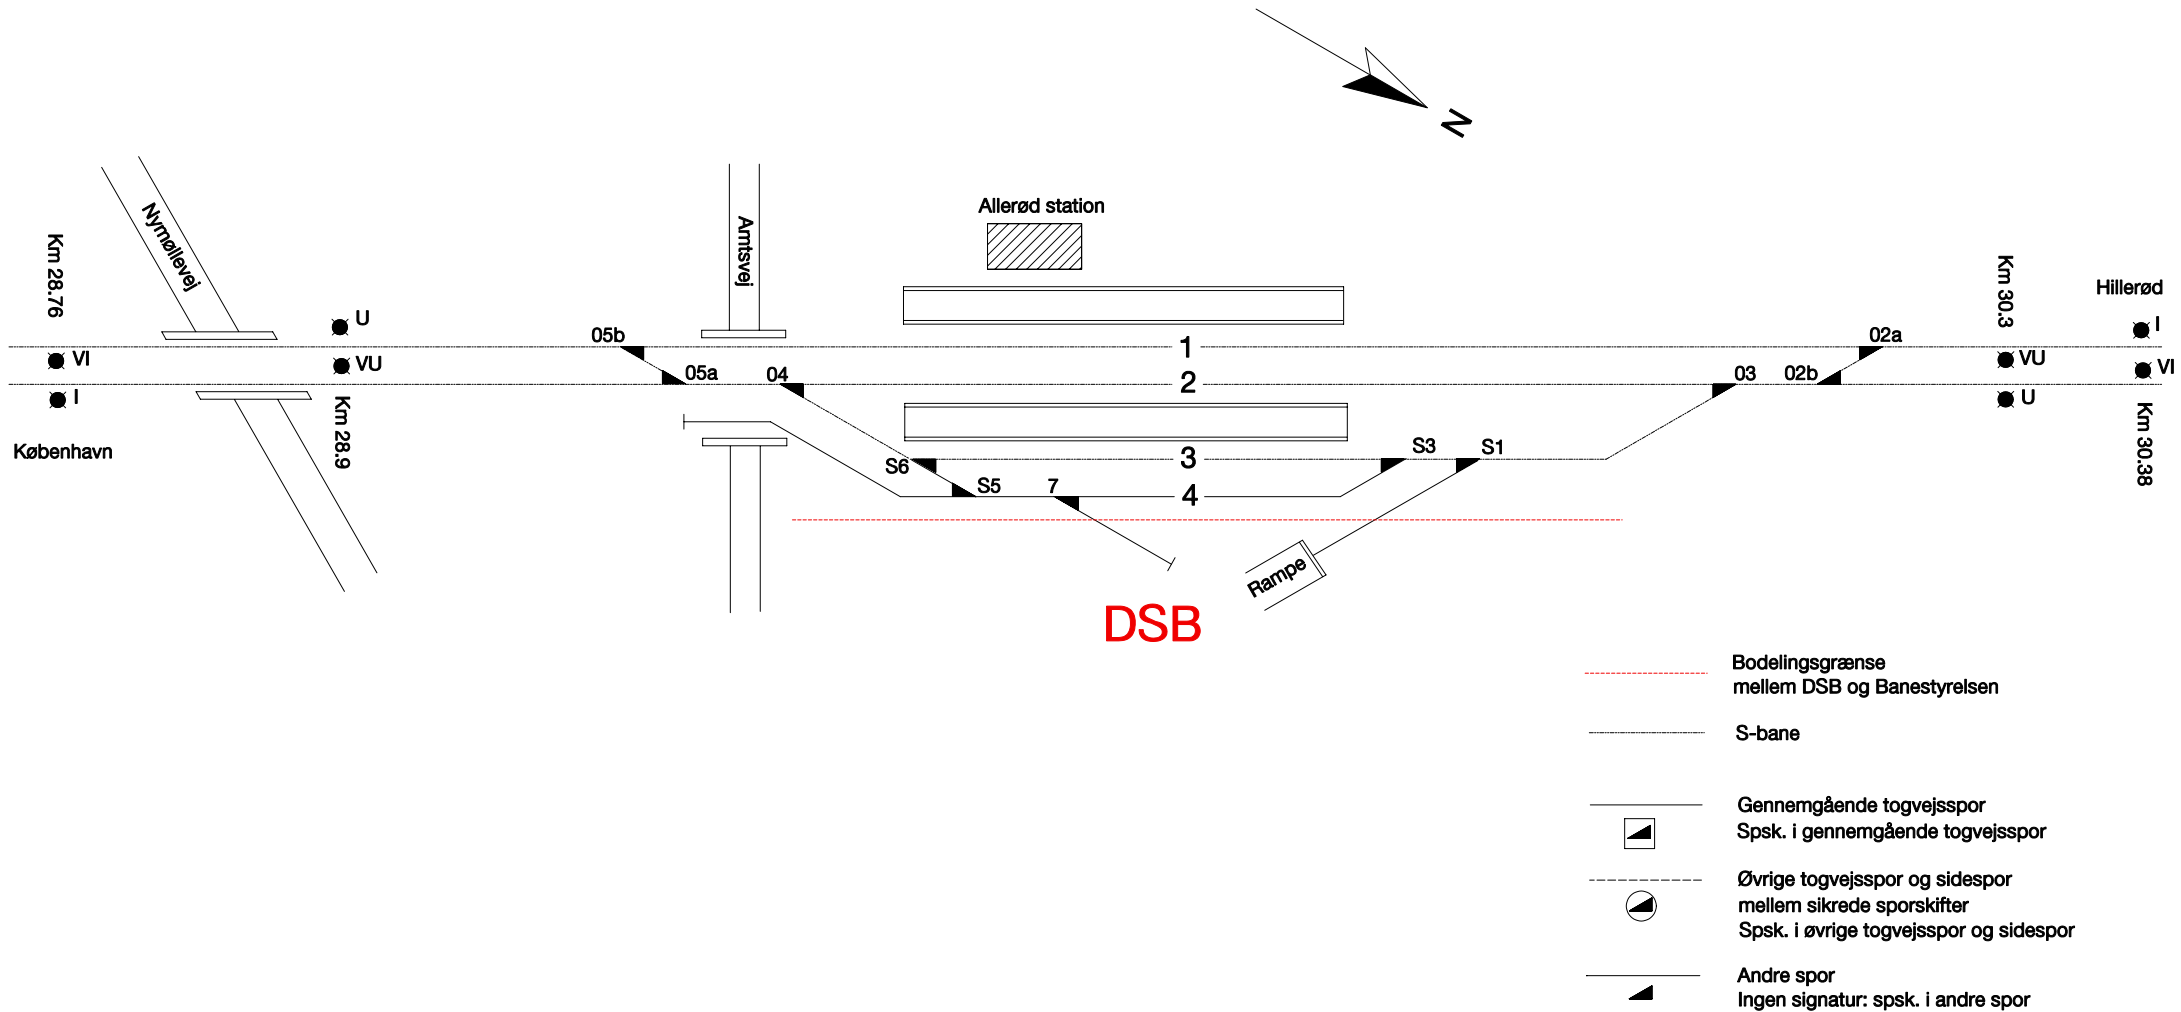

# Skematisk sporplan

Allerød station  
Strækning 8260

Dato:  
30.06.99

## Rettelser:

A	B	C	D	E	F
---	---	---	---	---	---

G	H	I	J	K	L
---	---	---	---	---	---

Tegn.nr 826009