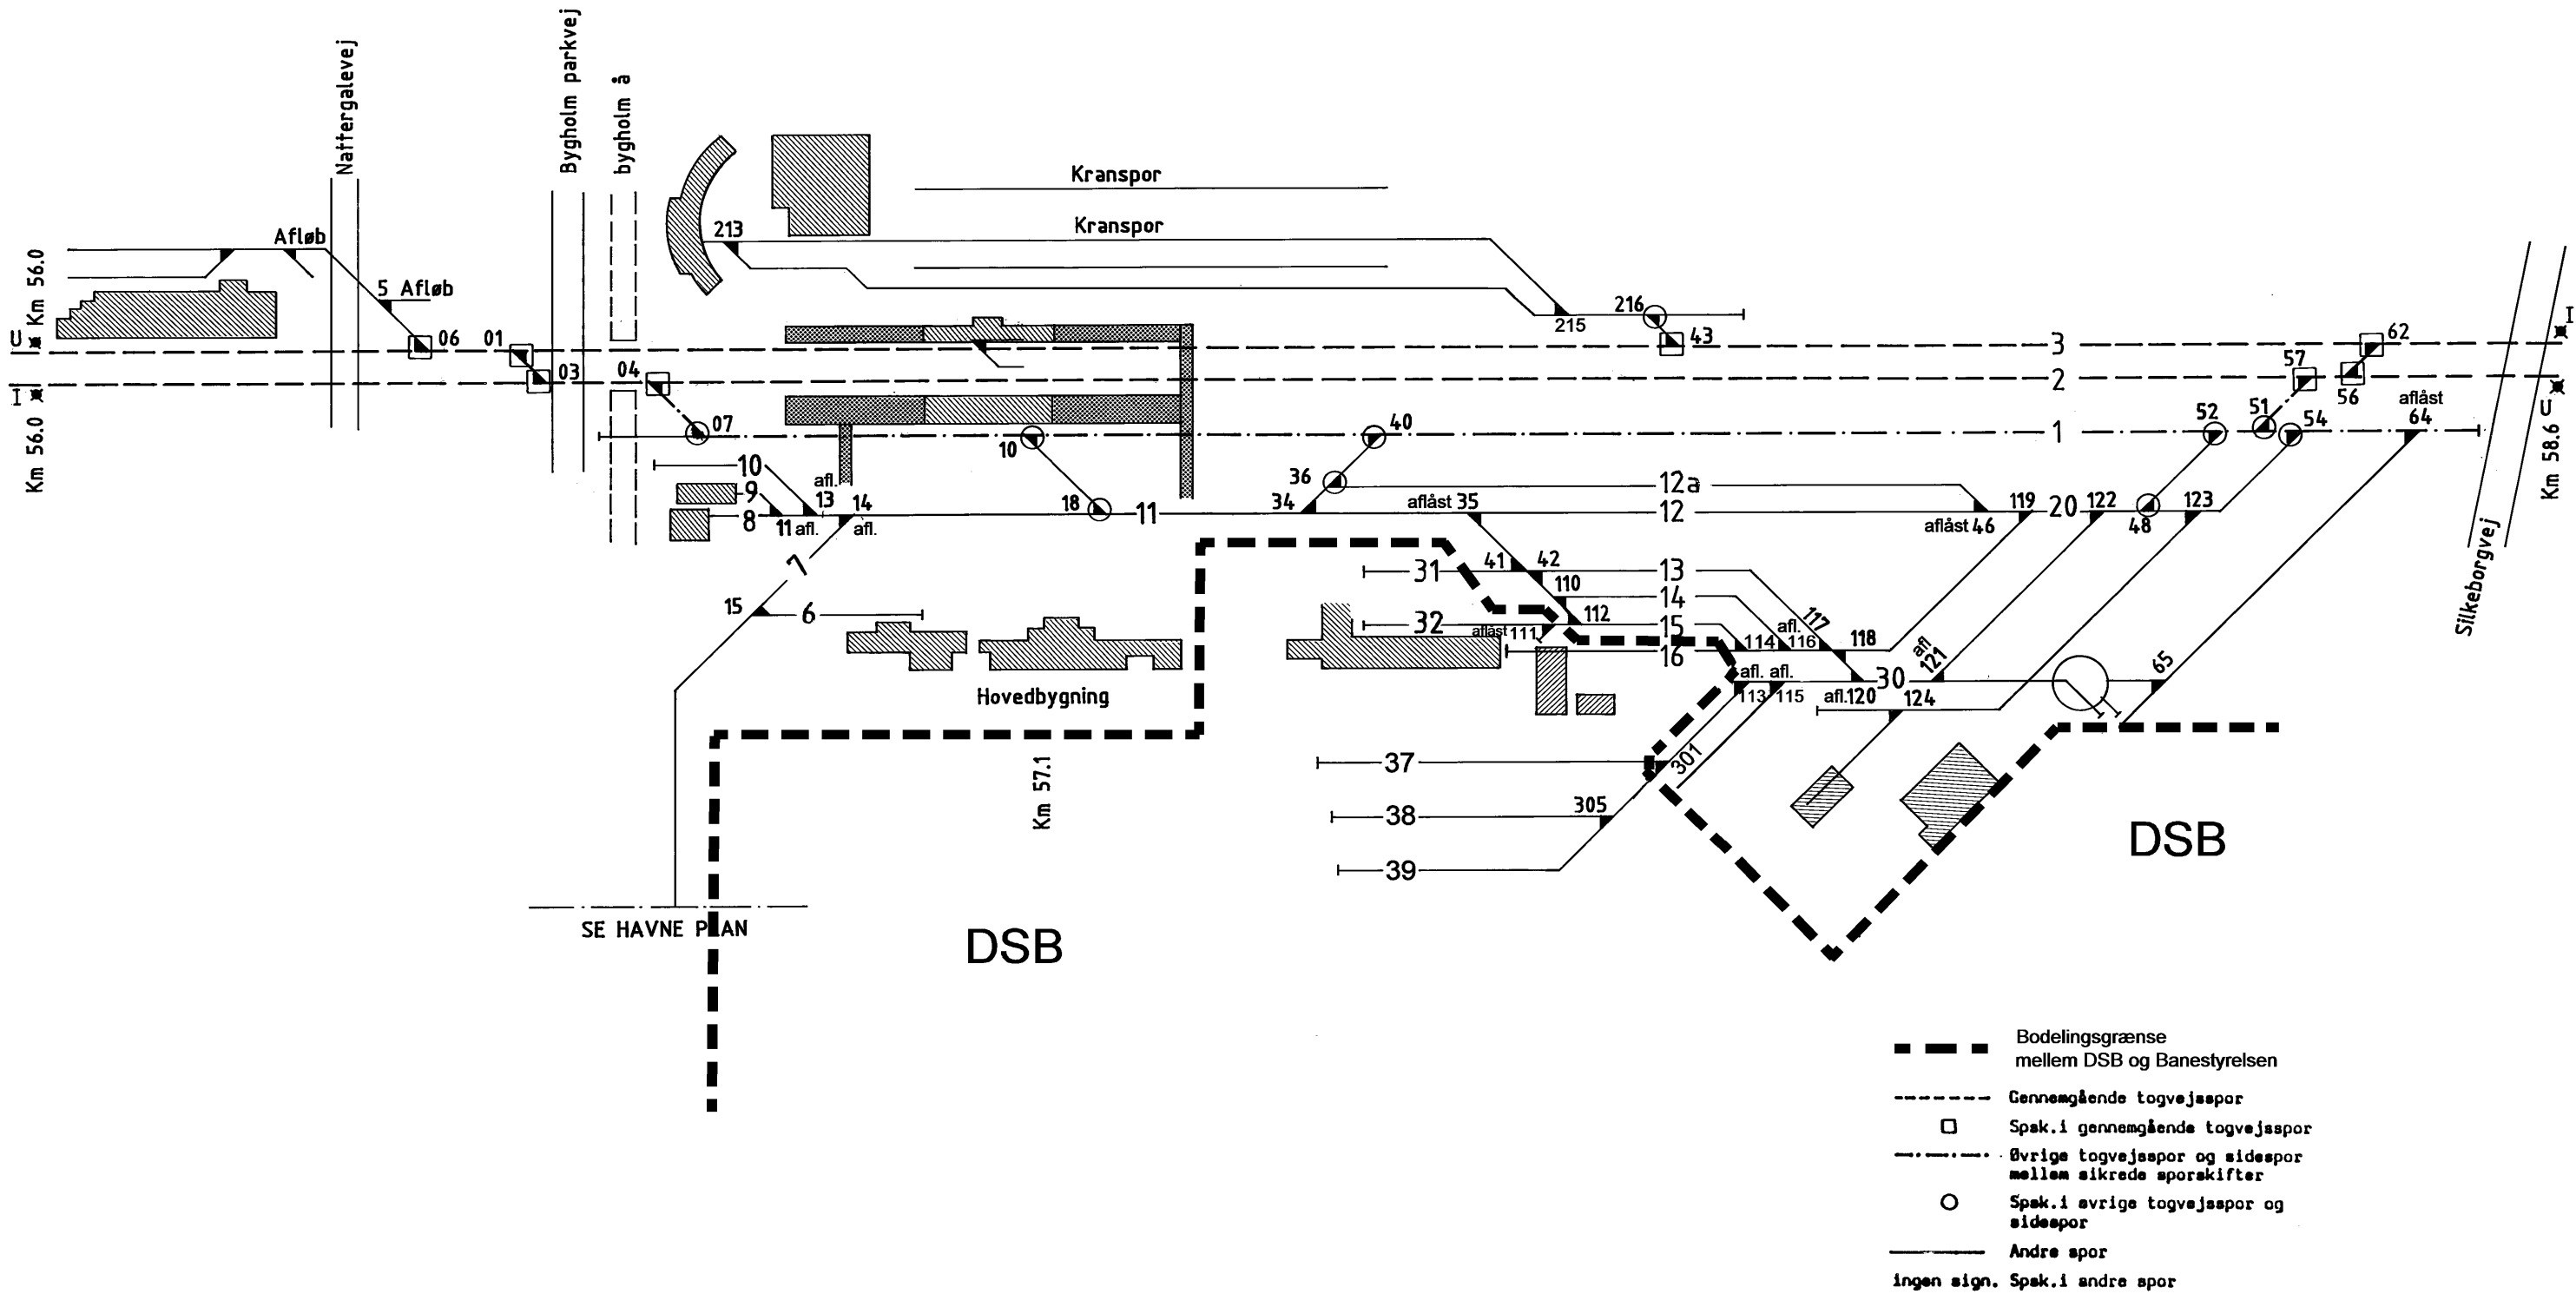

Rettelser:

A	B	C	D	E	F
09.04 1999	17.05 2000	10.06 2002	24.07 2002	09.04 2003	21.01 2005

DATO:
07.07.93

Skematisk sporplan

Horsens station

G	H	I	J	K	L
---	---	---	---	---	---

Tegn.nr 234002